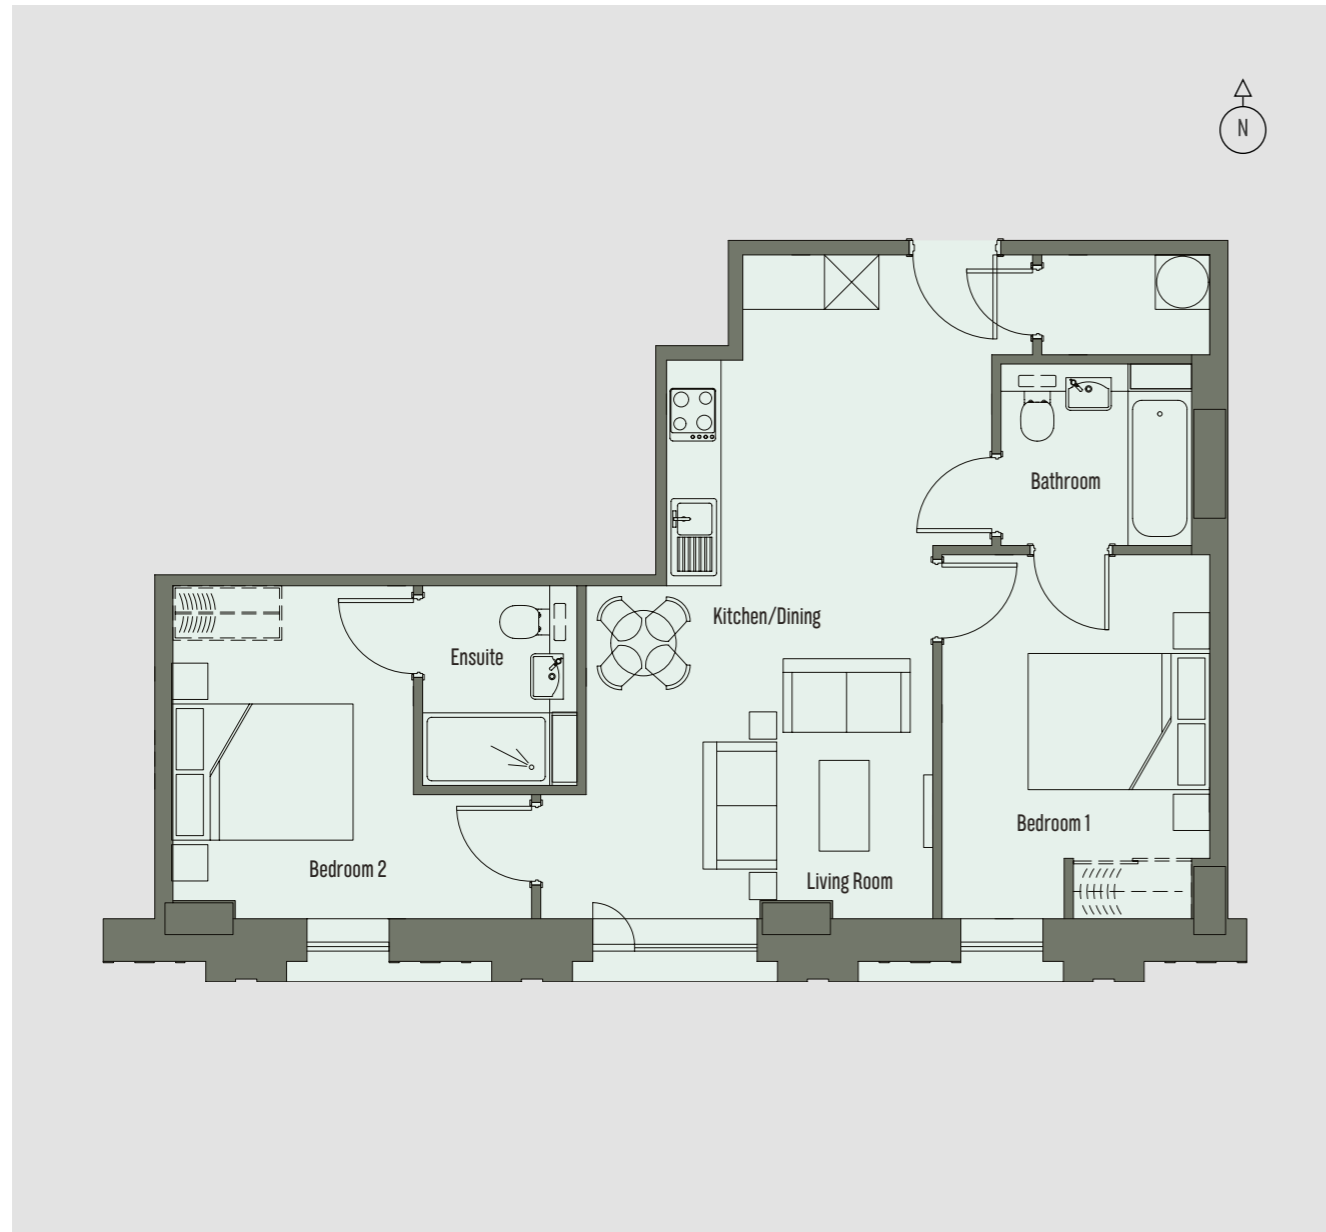

## 2 Bedroom Apartment Apartment 2 - 63 sq m

Room	Dimensions
Kitchen/Dining/Living Room	7.30m x 3.73m
Bedroom 1	3.55m x 3.29m
Bedroom 2	3.68m x 2.65m

## 2 Bedroom Apartment Apartment 3 - 61 sq m

Room	Dimensions
Kitchen/Dining/Living Room	6.60m x 4.58m
Bedroom 1	5.00m x 2.79m
Bedroom 2	4.00m x 2.65m

## 2 Bedroom Apartment Apartment 4 - 63 sq m

Room	Dimensions
Kitchen/Dining/Living Room	5.09m x 3.14m
Bedroom 1	5.00m x 2.75m
Bedroom 2	3.24m x 2.70m

## 2 Bedroom Apartment Apartment 5 - 62 sq m

Room	Dimensions
Kitchen/Dining/Living Room	7.30m x 3.62m
Bedroom 1	3.99m x 2.95m
Bedroom 2	3.65m x 2.65m