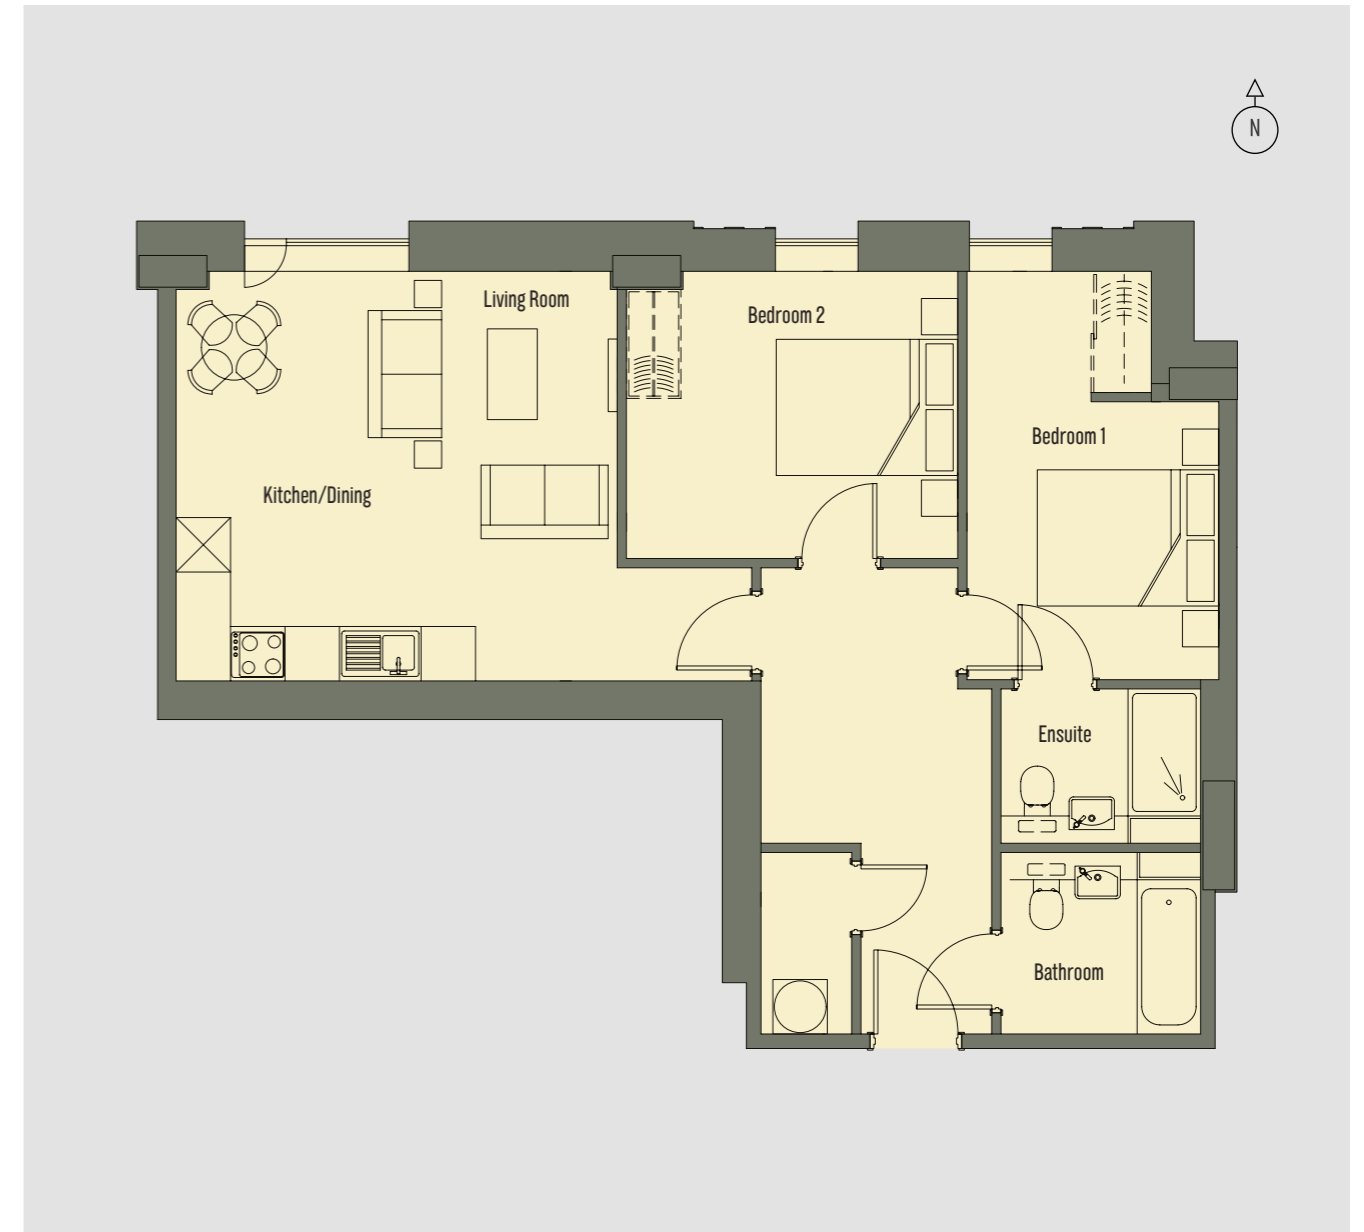

## 2 Bedroom Apartment Apartment 5 - 62 sq m

Room	Dimensions
Kitchen/Dining/Living Room	7.30m x 3.62m
Bedroom 1	3.99m x 2.95m
Bedroom 2	3.65m x 2.65m

## 2 Bedroom Apartment Apartment 6 - 63 sq m

Room	Dimensions
Kitchen/Dining/Living Room	5.47m x 4.47m
Bedroom 1	3.81m x 3.09m
Bedroom 2	3.66m x 2.80m

## 2 Bedroom Apartment Apartment 7 - 65 sq m

Room	Dimensions
Kitchen/Dining/Living Room	8.15m x 5.34m
Bedroom 1	5.85m x 2.75m
Bedroom 2	3.08m x 2.61m

## 2 Bedroom Apartment Apartment 8 - 70 sq m

Room	Dimensions
Kitchen/Dining/Living Room	4.86m x 4.50m
Bedroom 1	4.49m x 2.78m
Bedroom 2	3.65m x 3.16m