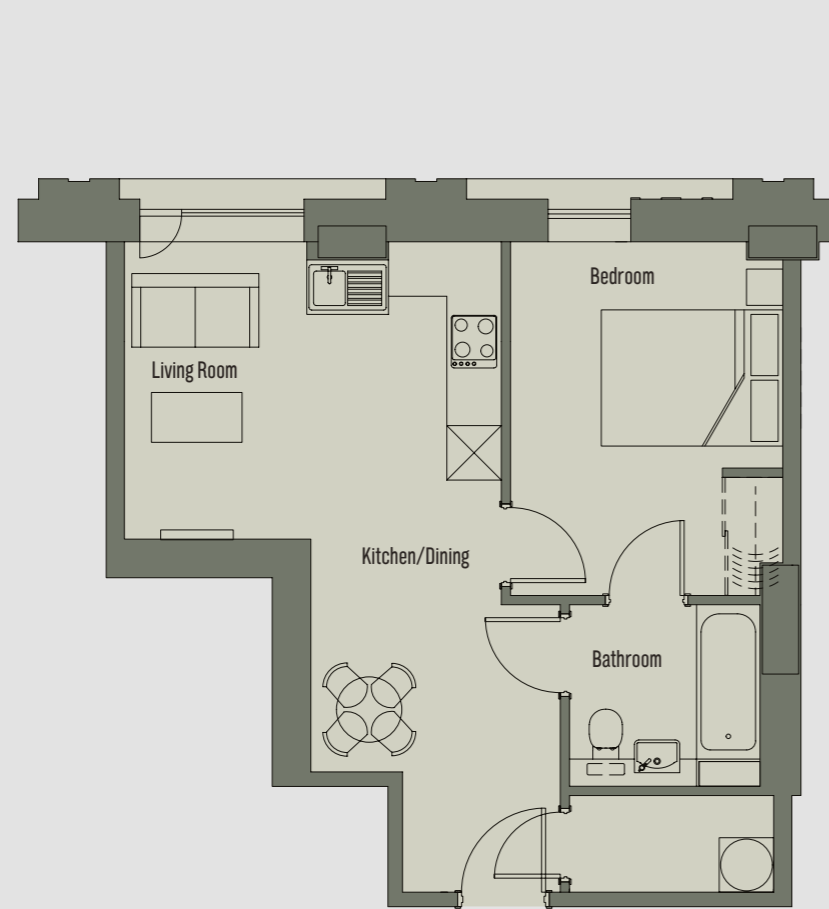

1 Bedroom Apartment

Apartment 11 - 42 sq m

Room	Dimensions
Kitchen/Dining/Living Room	7.15m x 4.15m
Bedroom	3.88m x 3.00m