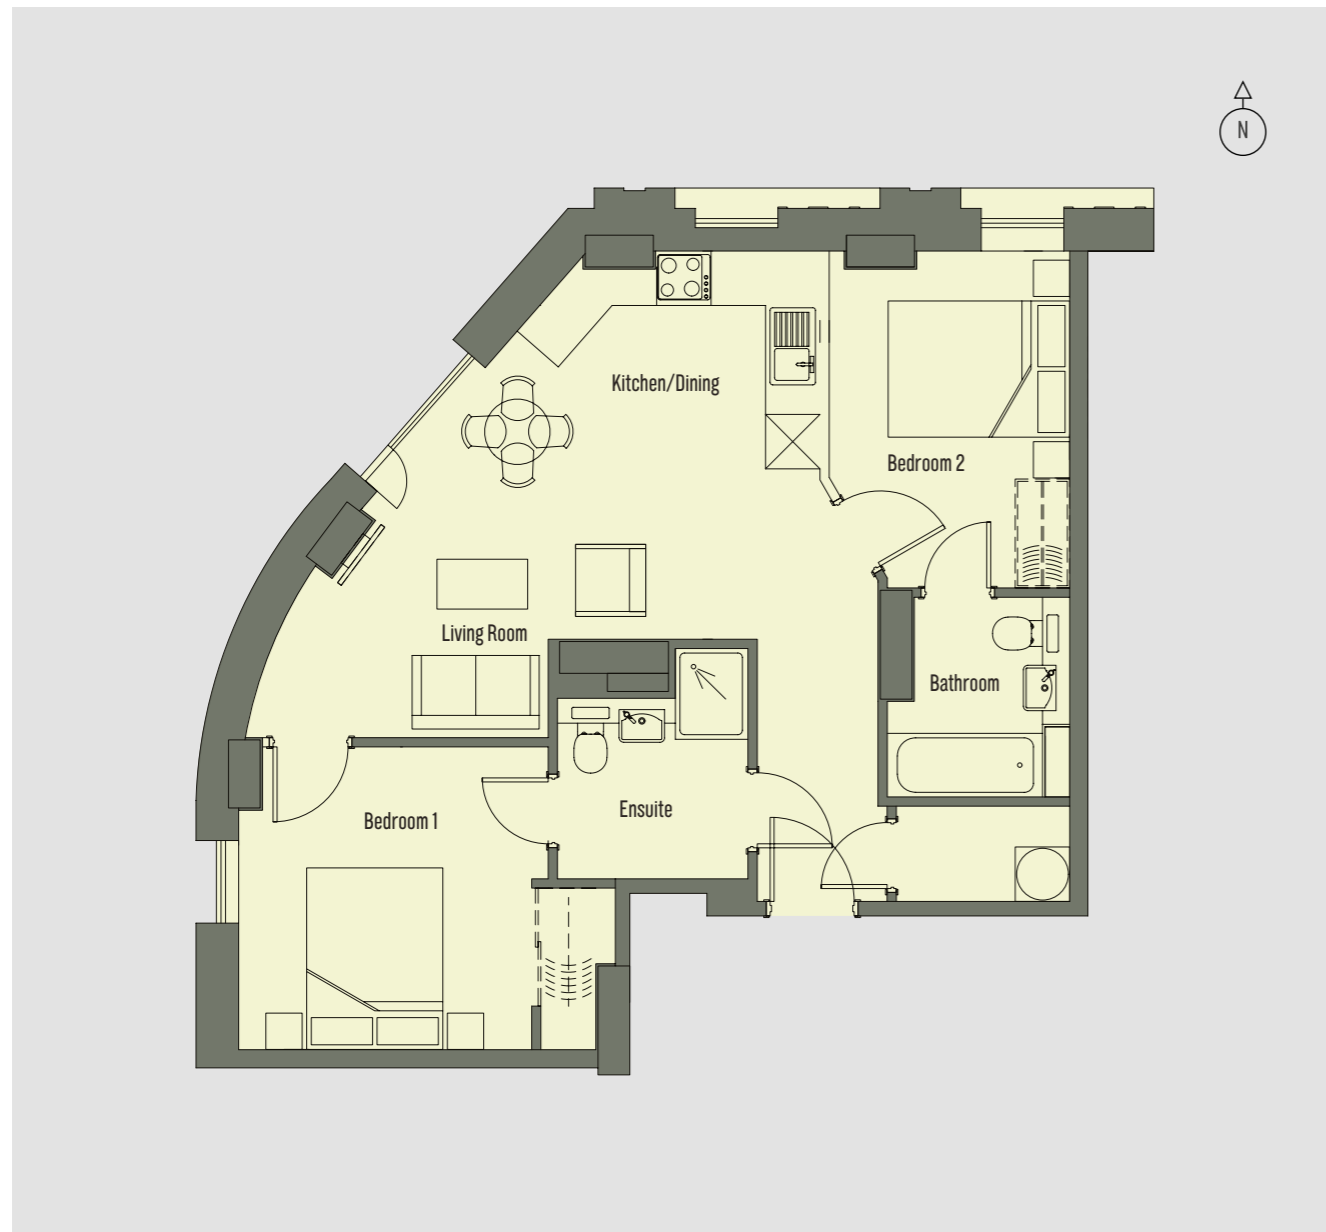

# 1 Bedroom Apartment

## Apartment 12 - 40 sq m

Room	Dimensions
Kitchen/Dining/Living Room	4.41m x 3.26m
Bedroom	3.90m x 3.37m

# 2 Bedroom Apartment

## Apartment 13 - 63 sq m

Room	Dimensions
Kitchen/Dining/Living Room	6.35m x 4.26m
Bedroom 1	3.39m x 3.33m
Bedroom 2	3.69m x 2.65m

NORTH WEST

27

NORTH EAST

28

SOUTH WEST

SOUTH EAST