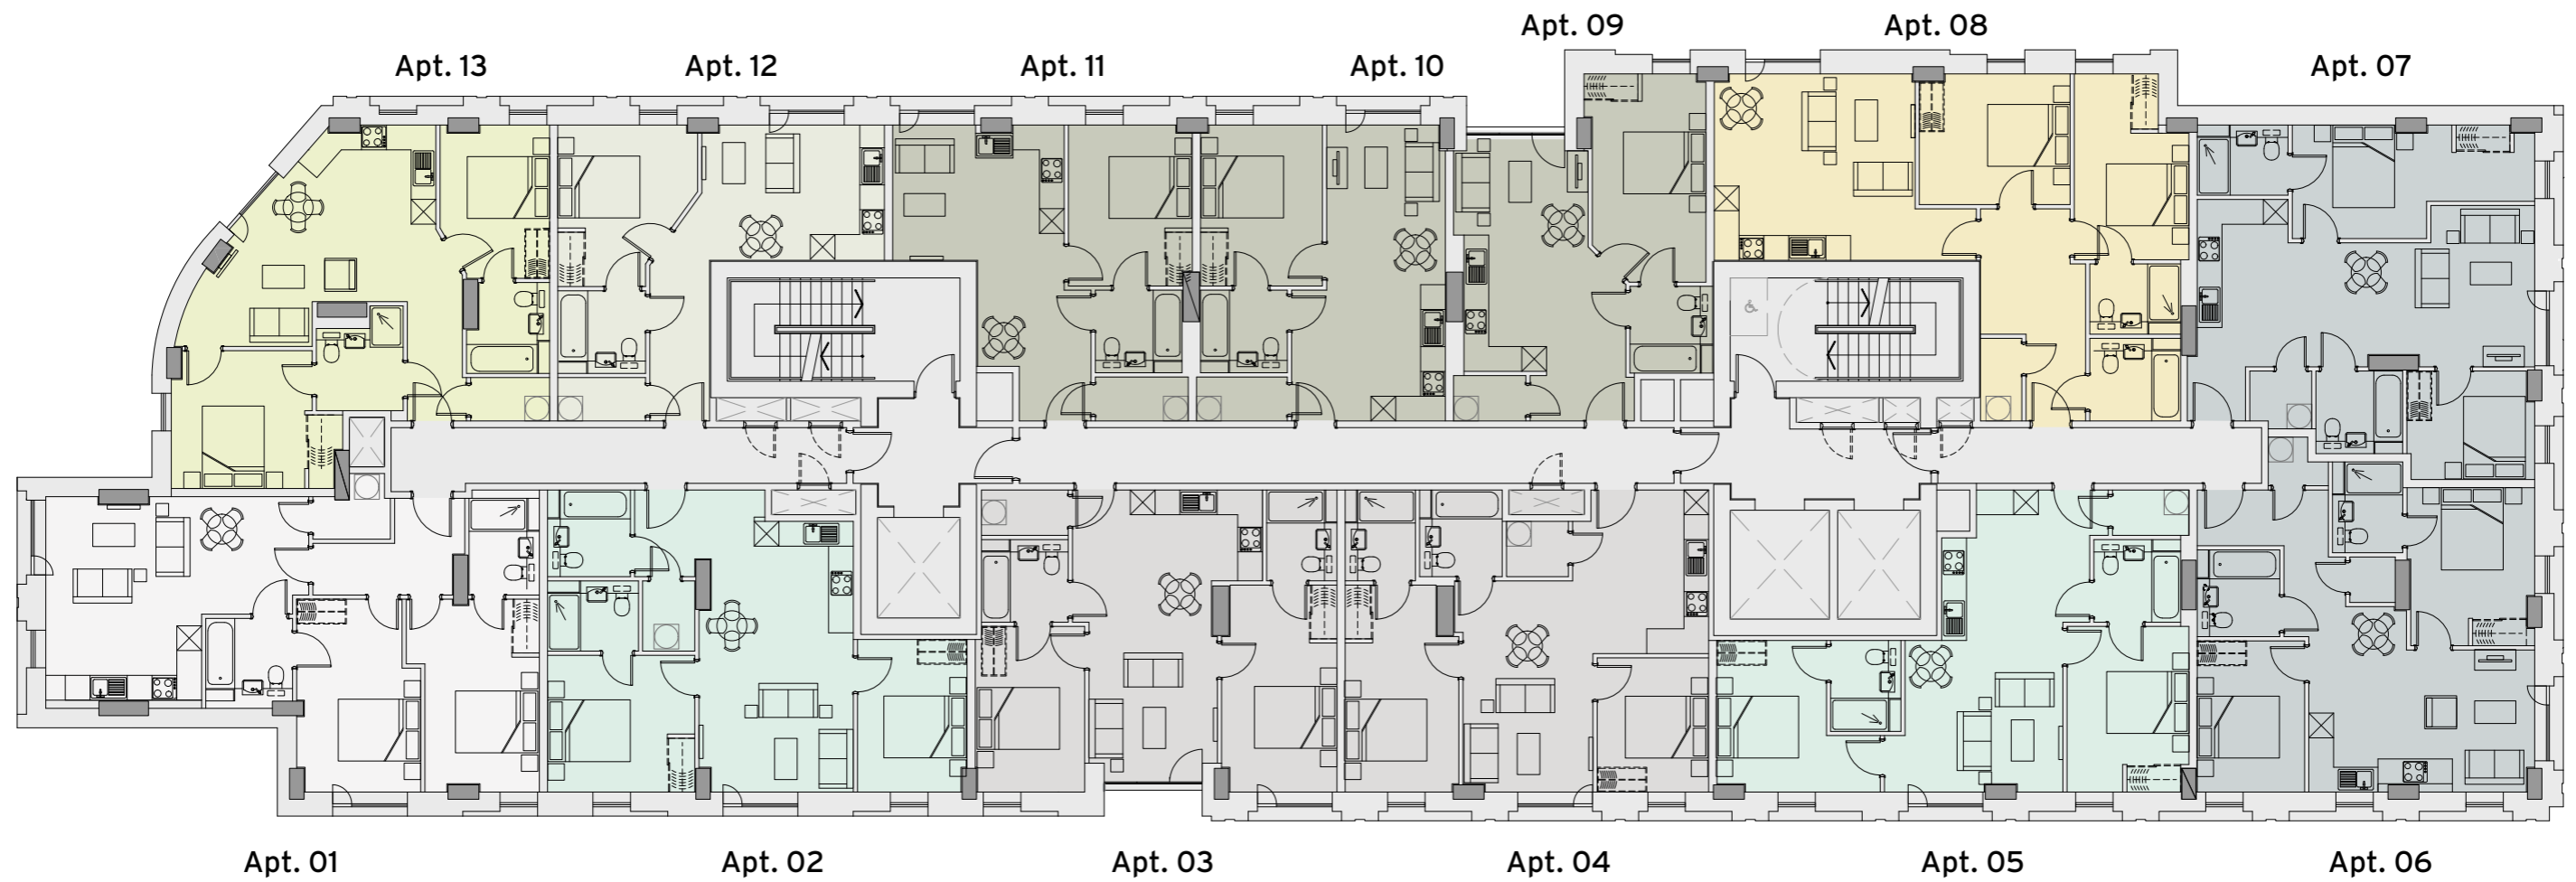

Indicative First Floor

- Hotel Rooms
- Private Dining Room
- Cinema
- Gym

07

CGI OF COFFEE BAR AT VIVERE

08

CGI OF THE GYM AT VIVERE

CGI OF THE COFFEE BAR AT VIVERE

# Indicative Fifth To Twentieth Floor

- 1 Bedroom Apartment
- 2 Bedroom Apartment
- 2 Bedroom Apartment
- 1 Bedroom Apartment
- 2 Bedroom Apartment
- 2 Bedroom Apartment
- 2 Bedroom Apartment
- 2 Bedroom Apartment
- 2 Bedroom Apartment

## 2 Bedroom Apartment Apartment 1 - 72 sq m

Room	Dimensions
Kitchen/Dining/Living Room	6.35m x 4.92m
Bedroom 1	4.65m x 2.75m
Bedroom 2	3.00m x 2.75m