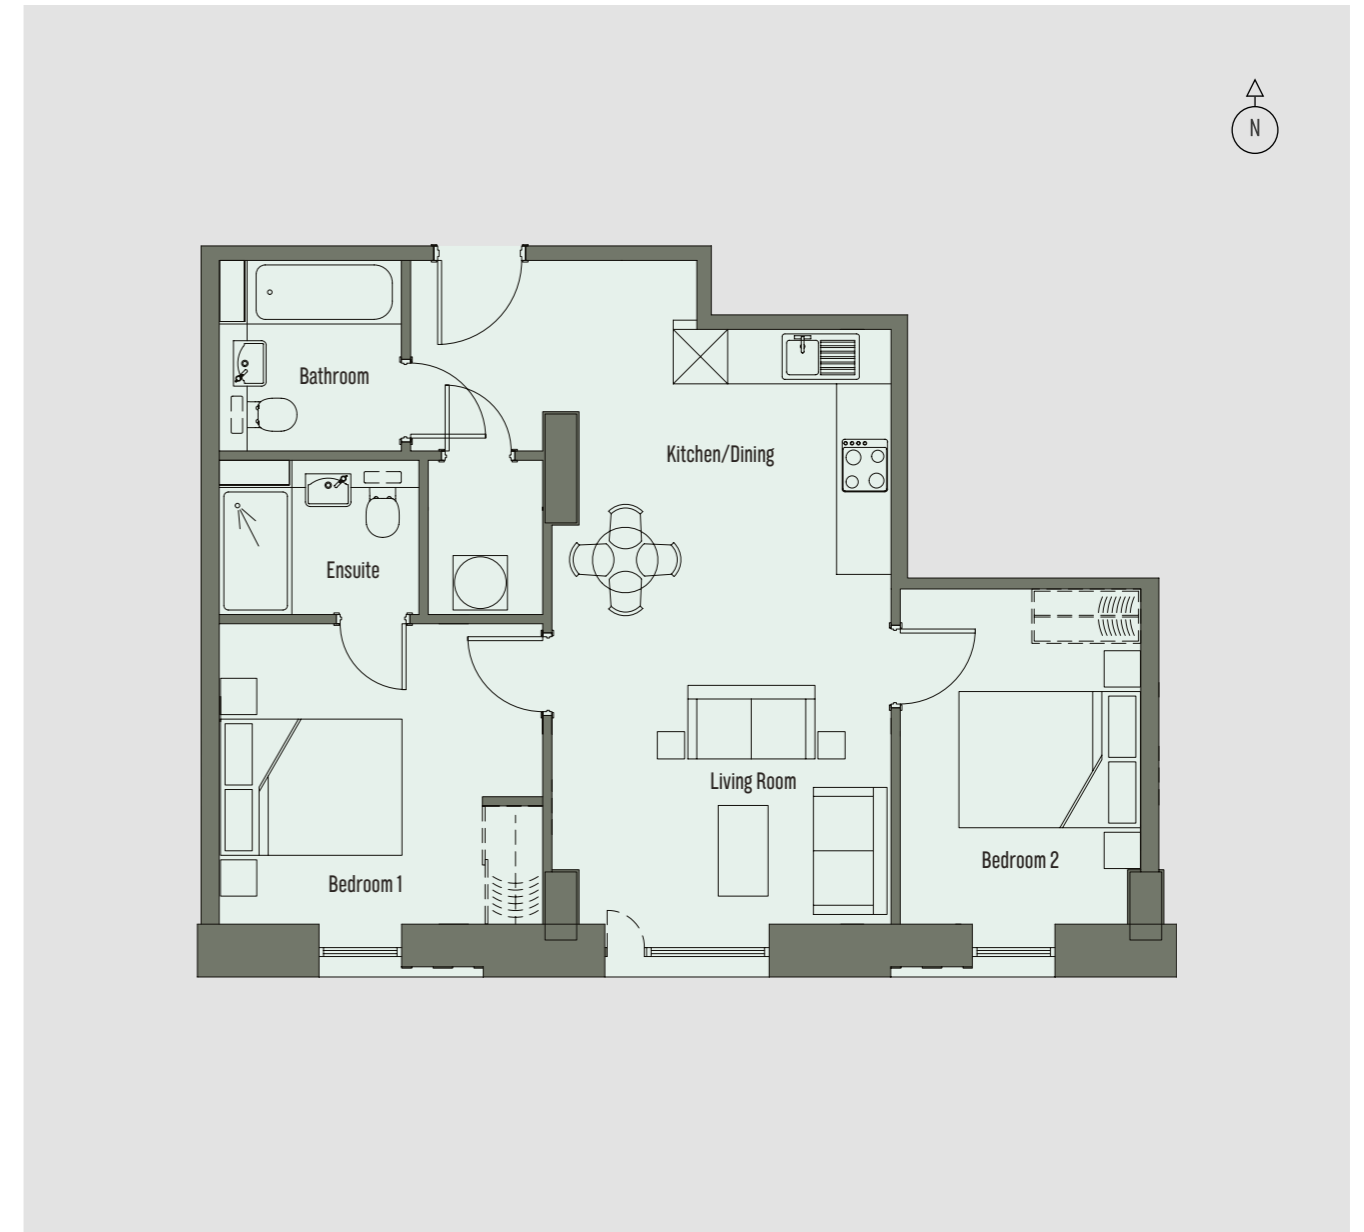

# Indicative Fifth To Twentieth Floor

- 1 Bedroom Apartment
- 2 Bedroom Apartment
- 2 Bedroom Apartment
- 1 Bedroom Apartment
- 2 Bedroom Apartment
- 2 Bedroom Apartment
- 2 Bedroom Apartment
- 2 Bedroom Apartment
- 2 Bedroom Apartment

CGI OF LOUNGE AT VIVERE

CGI'S OF 1 BEDROOM APARTMENT

## 2 Bedroom Apartment Apartment 1 - 72 sq m

Room	Dimensions
Kitchen/Dining/Living Room	6.35m x 4.92m
Bedroom 1	4.65m x 2.75m
Bedroom 2	3.00m x 2.75m

## 2 Bedroom Apartment Apartment 2 - 63 sq m

Room	Dimensions
Kitchen/Dining/Living Room	7.30m x 3.73m
Bedroom 1	3.55m x 3.29m
Bedroom 2	3.68m x 2.65m