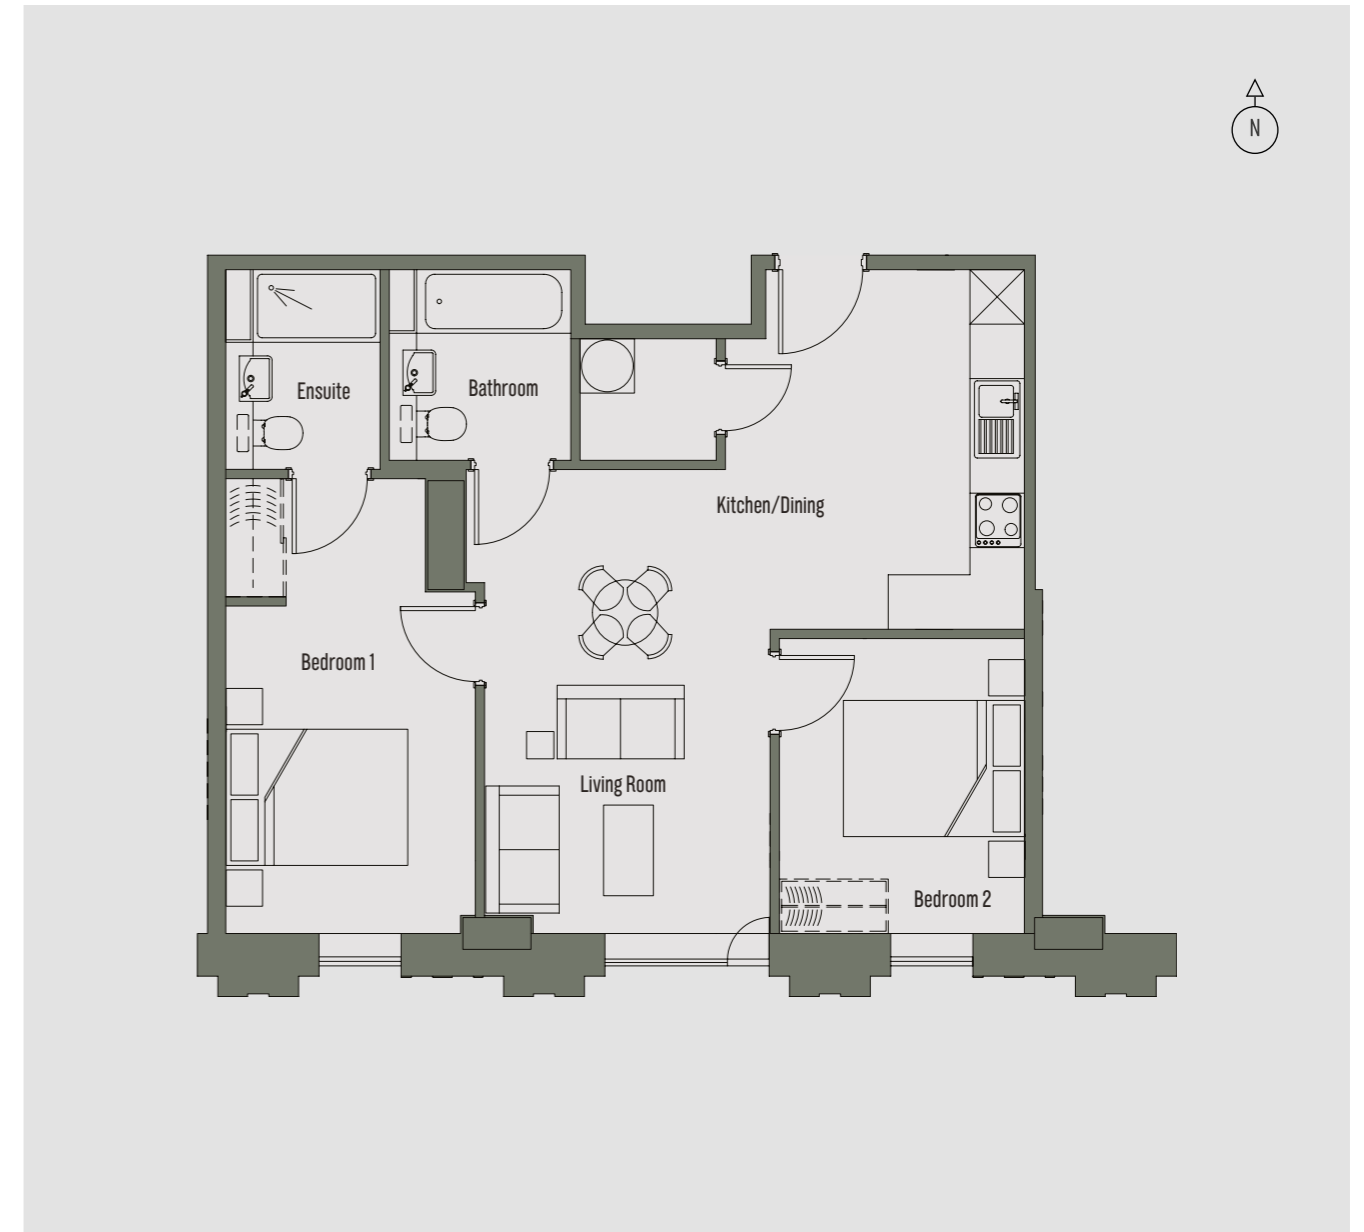

2 Bedroom Apartment Apartment 4 - 63 sq m

Room	Dimensions
Kitchen/Dining/Living Room	5.09m x 3.14m
Bedroom 1	5.00m x 2.75m
Bedroom 2	3.24m x 2.70m