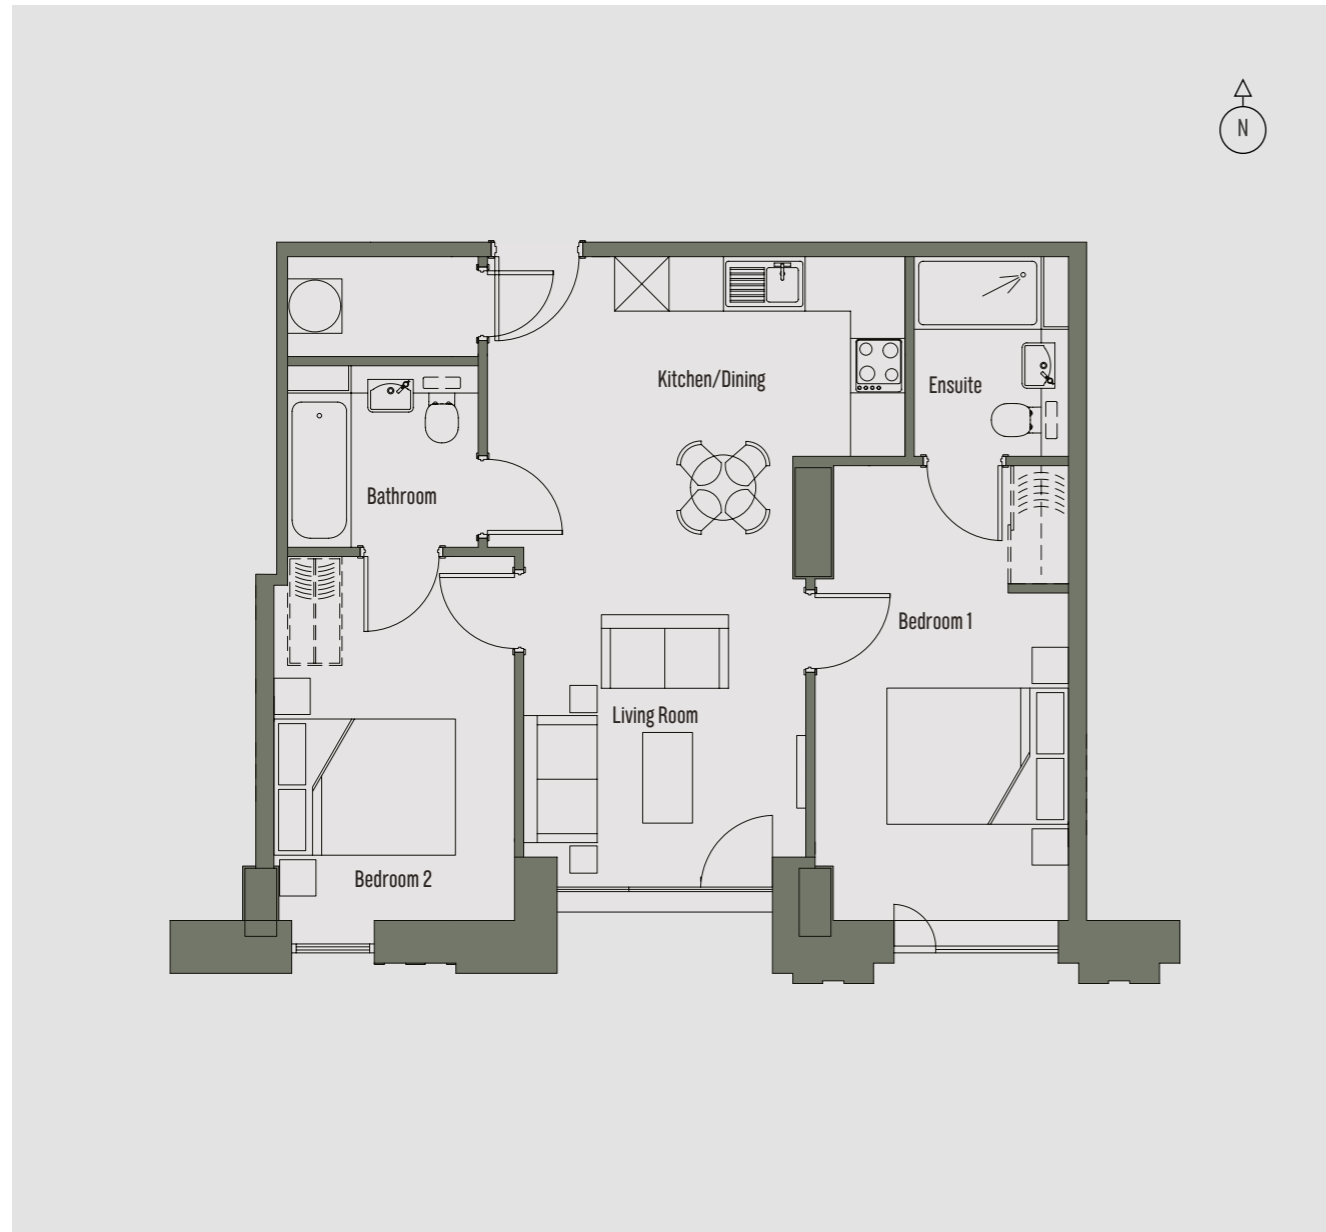

# Indicative Fifth To Twentieth Floor

- 1 Bedroom Apartment
- 2 Bedroom Apartment
- 2 Bedroom Apartment
- 1 Bedroom Apartment
- 2 Bedroom Apartment
- 2 Bedroom Apartment
- 2 Bedroom Apartment
- 2 Bedroom Apartment
- 2 Bedroom Apartment

## 2 Bedroom Apartment Apartment 1 - 72 sq m

Room	Dimensions
Kitchen/Dining/Living Room	6.35m x 4.92m
Bedroom 1	4.65m x 2.75m
Bedroom 2	3.00m x 2.75m

## 2 Bedroom Apartment Apartment 2 - 63 sq m

Room	Dimensions
Kitchen/Dining/Living Room	7.30m x 3.73m
Bedroom 1	3.55m x 3.29m
Bedroom 2	3.68m x 2.65m

## 2 Bedroom Apartment Apartment 3 - 61 sq m

Room	Dimensions
Kitchen/Dining/Living Room	6.60m x 4.58m
Bedroom 1	5.00m x 2.79m
Bedroom 2	4.00m x 2.65m