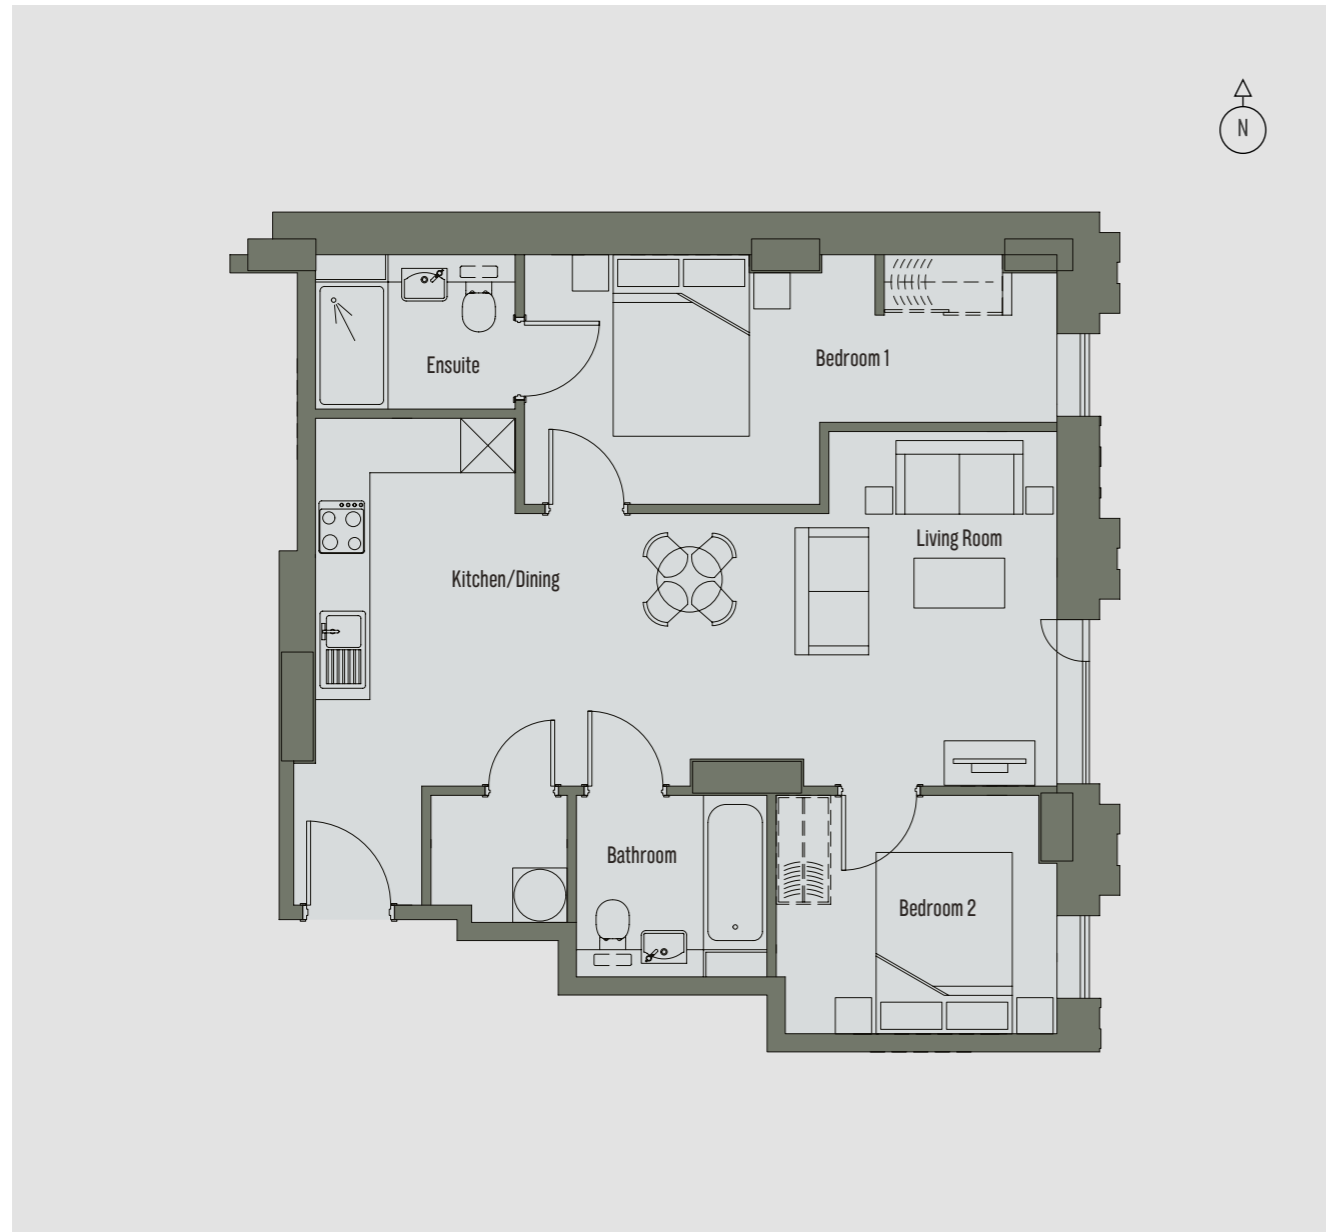

## 2 Bedroom Apartment Apartment 4 - 63 sq m

Room	Dimensions
Kitchen/Dining/Living Room	5.09m x 3.14m
Bedroom 1	5.00m x 2.75m
Bedroom 2	3.24m x 2.70m

## 2 Bedroom Apartment Apartment 5 - 62 sq m

Room	Dimensions
Kitchen/Dining/Living Room	7.30m x 3.62m
Bedroom 1	3.99m x 2.95m
Bedroom 2	3.65m x 2.65m

## 2 Bedroom Apartment Apartment 6 - 63 sq m

Room	Dimensions
Kitchen/Dining/Living Room	5.47m x 4.47m
Bedroom 1	3.81m x 3.09m
Bedroom 2	3.66m x 2.80m

## 2 Bedroom Apartment Apartment 7 - 65 sq m

Room	Dimensions
Kitchen/Dining/Living Room	8.15m x 5.34m
Bedroom 1	5.85m x 2.75m
Bedroom 2	3.08m x 2.61m