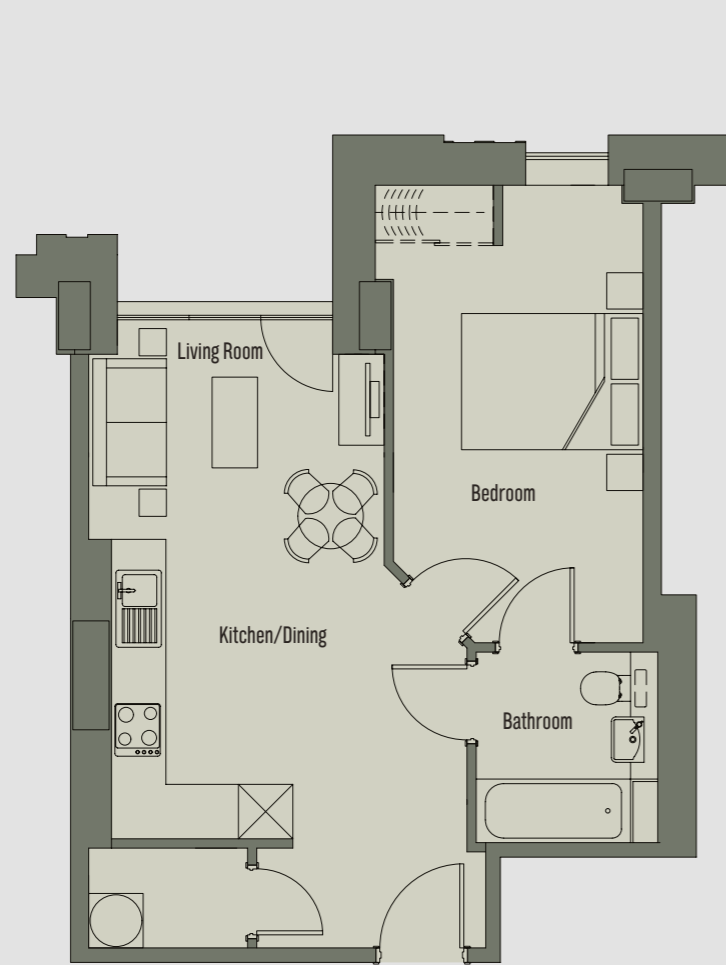

## 2 Bedroom Apartment Apartment 6 - 63 sq m

Room	Dimensions
Kitchen/Dining/Living Room	5.47m x 4.47m
Bedroom 1	3.81m x 3.09m
Bedroom 2	3.66m x 2.80m

## 2 Bedroom Apartment Apartment 7 - 65 sq m

Room	Dimensions
Kitchen/Dining/Living Room	8.15m x 5.34m
Bedroom 1	5.85m x 2.75m
Bedroom 2	3.08m x 2.61m

## 2 Bedroom Apartment Apartment 8 - 70 sq m

Room	Dimensions
Kitchen/Dining/Living Room	4.86m x 4.50m
Bedroom 1	4.49m x 2.78m
Bedroom 2	3.65m x 3.16m

# 1 Bedroom Apartment Apartment 9 - 43 sq m

Room	Dimensions
Kitchen/Dining/Living Room	6.52m x 3.54m
Bedroom	5.02m x 2.75m