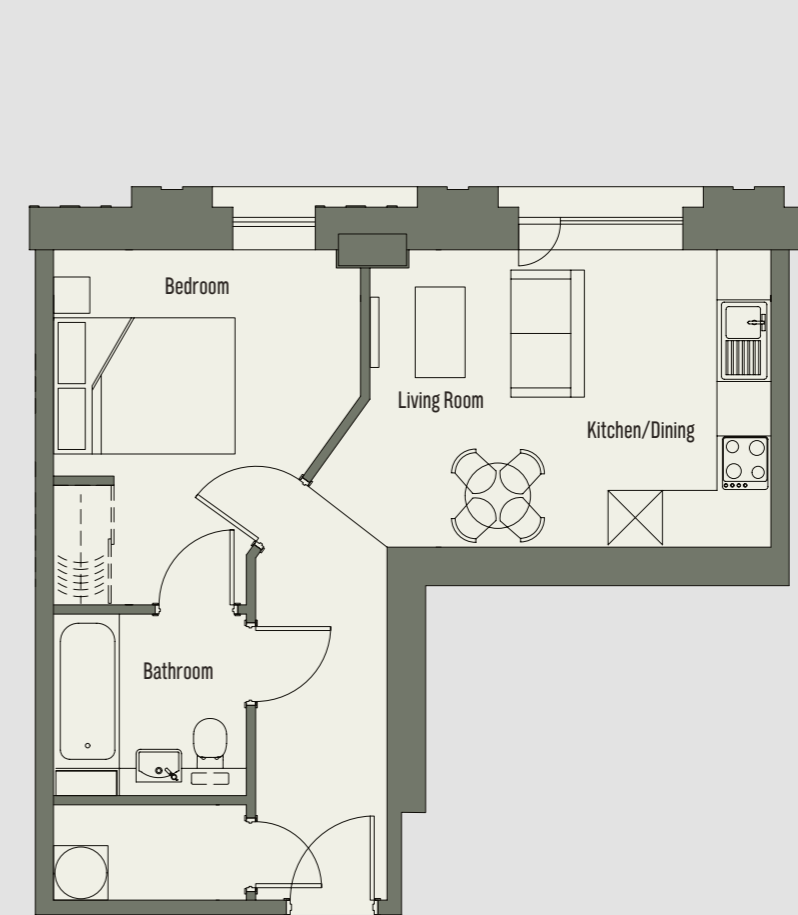

# 1 Bedroom Apartment

## Apartment 11 - 42 sq m

Room	Dimensions
Kitchen/Dining/Living Room	7.15m x 4.15m
Bedroom	3.88m x 3.00m

## Apartment 12 - 40 sq m

Room	Dimensions
Kitchen/Dining/Living Room	4.41m x 3.26m
Bedroom	3.90m x 3.37m